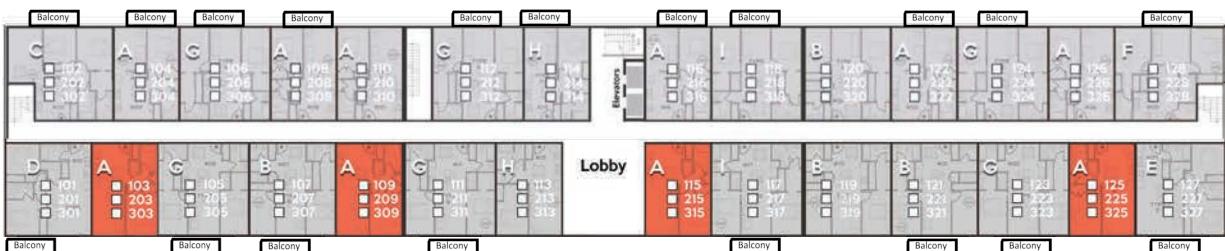

Plan A

1 Bedroom | 1 Bath
562 Sq Ft | \$1,445.00

HUNTSVILLE

📍 210 Hwy 60, Huntsville, Ontario

Laketree Properties reserves the right to make changes and modifications to the information contained herein. Dimensions, sizes, specifications, layouts and materials are approximate only and are subject to change without notice. E.&O.E.