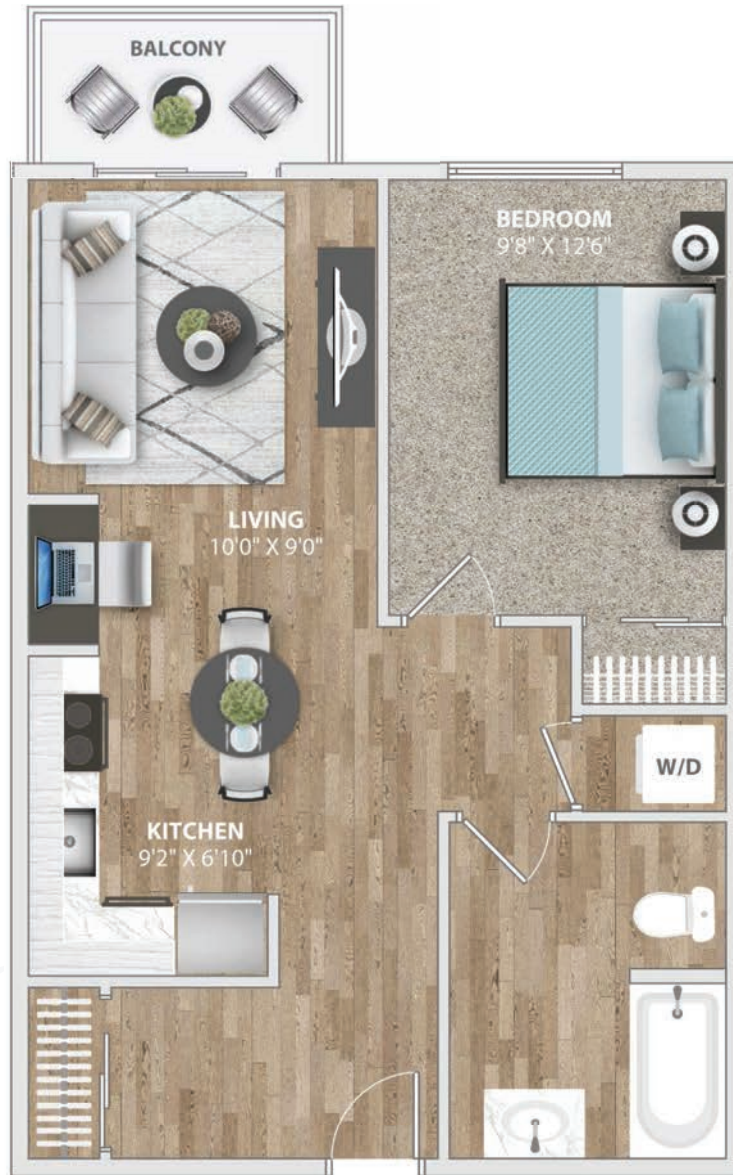

Plan H2

1 Bedroom | 1 Bath | Balcony | Accessible Suite
 562 Sq Ft | \$1,450.00

HUNTSVILLE

📍 210 Hwy 60, Huntsville, Ontario

Laketree Properties reserves the right to make changes and modifications to the information contained herein. Dimensions, sizes, specifications, layouts and materials are approximate only and are subject to change without notice. E.&O.E.