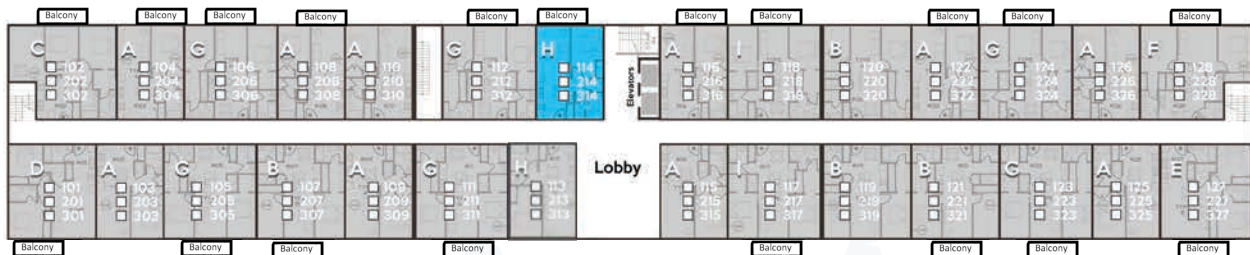

Plan H2

1 Bedroom | 1 Bath | Balcony | Accessible Suite
 562 Sq Ft | \$1,450.00

HUNTSVILLE

📍 210 Hwy 60, Huntsville, Ontario

Laketree Properties reserves the right to make changes and modifications to the information contained herein. Dimensions, sizes, specifications, layouts and materials are approximate only and are subject to change without notice. E.&O.E.